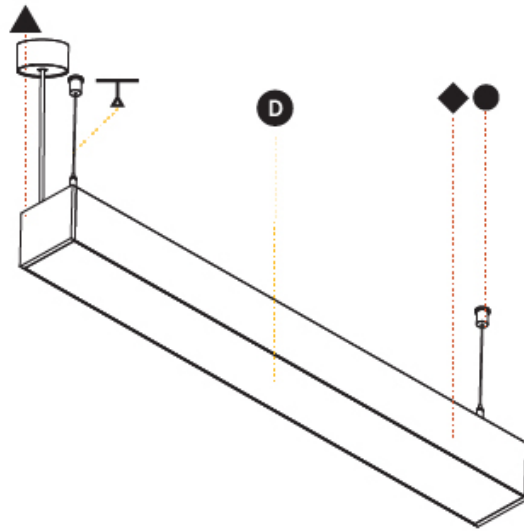

IDAHO 100 SUSPENSION

A300101-

PROJECT

TYPE

SPECIFIER

QUANTITY

DATE

A