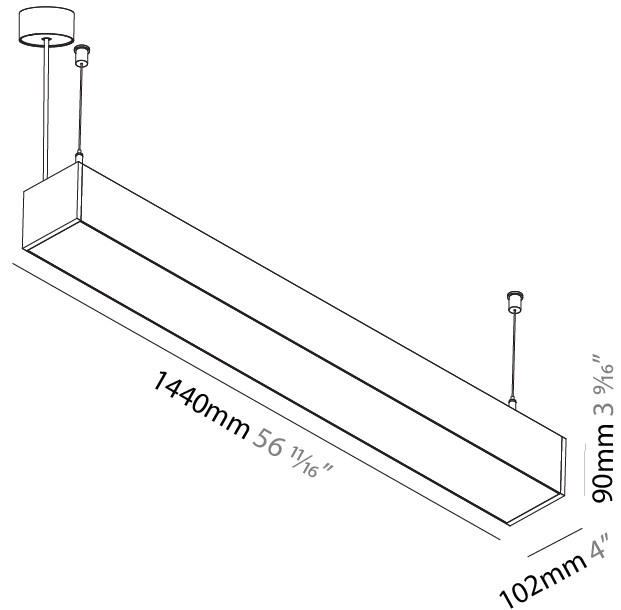

OPTICAL

RATINGS AND CERTIFICATIONS

Certified By: Certified for North American Standards
IP rating: IP20